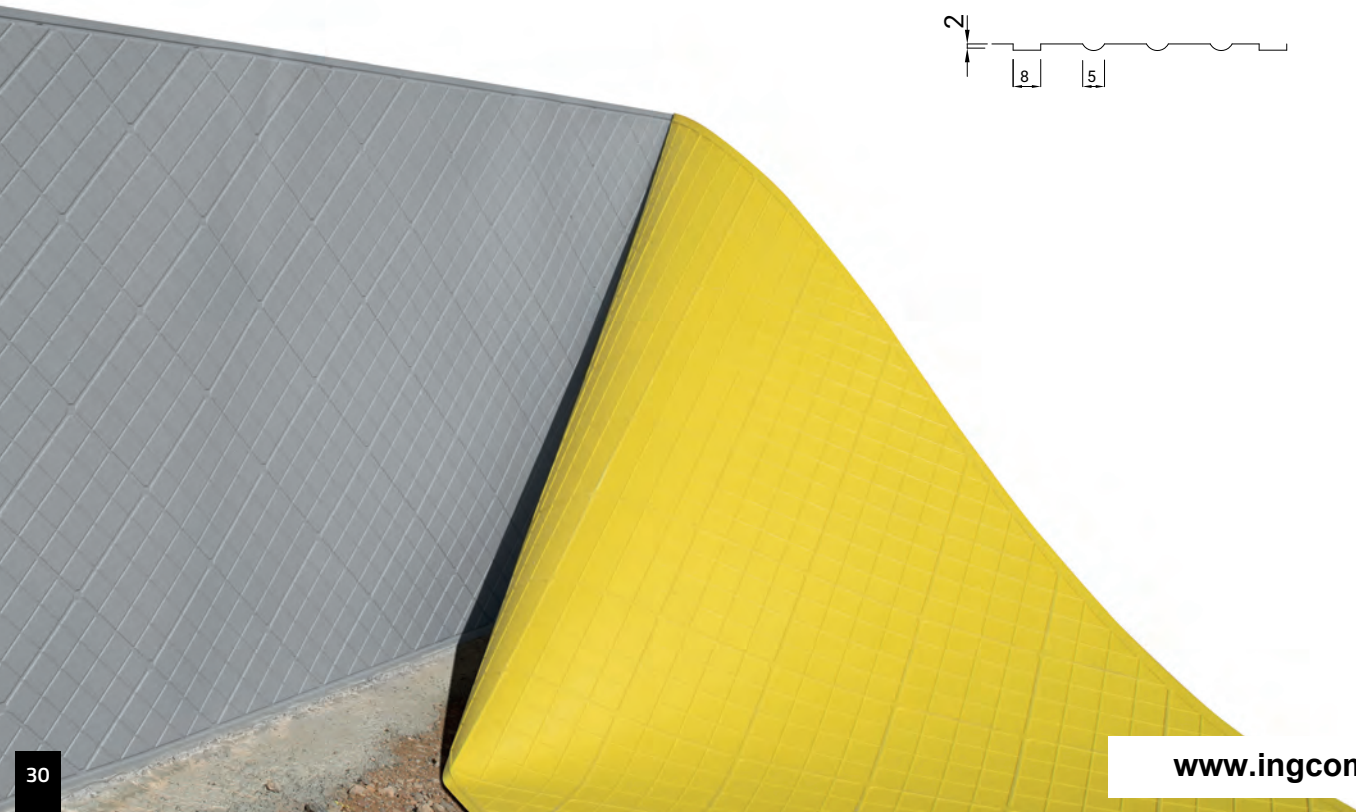

F31

Ref. LHV31