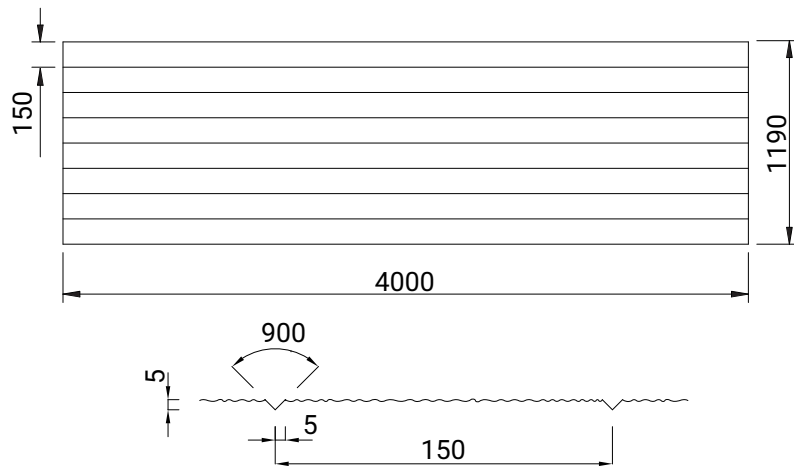

WOOD COLLECTION

w12

Ref. LHVW12