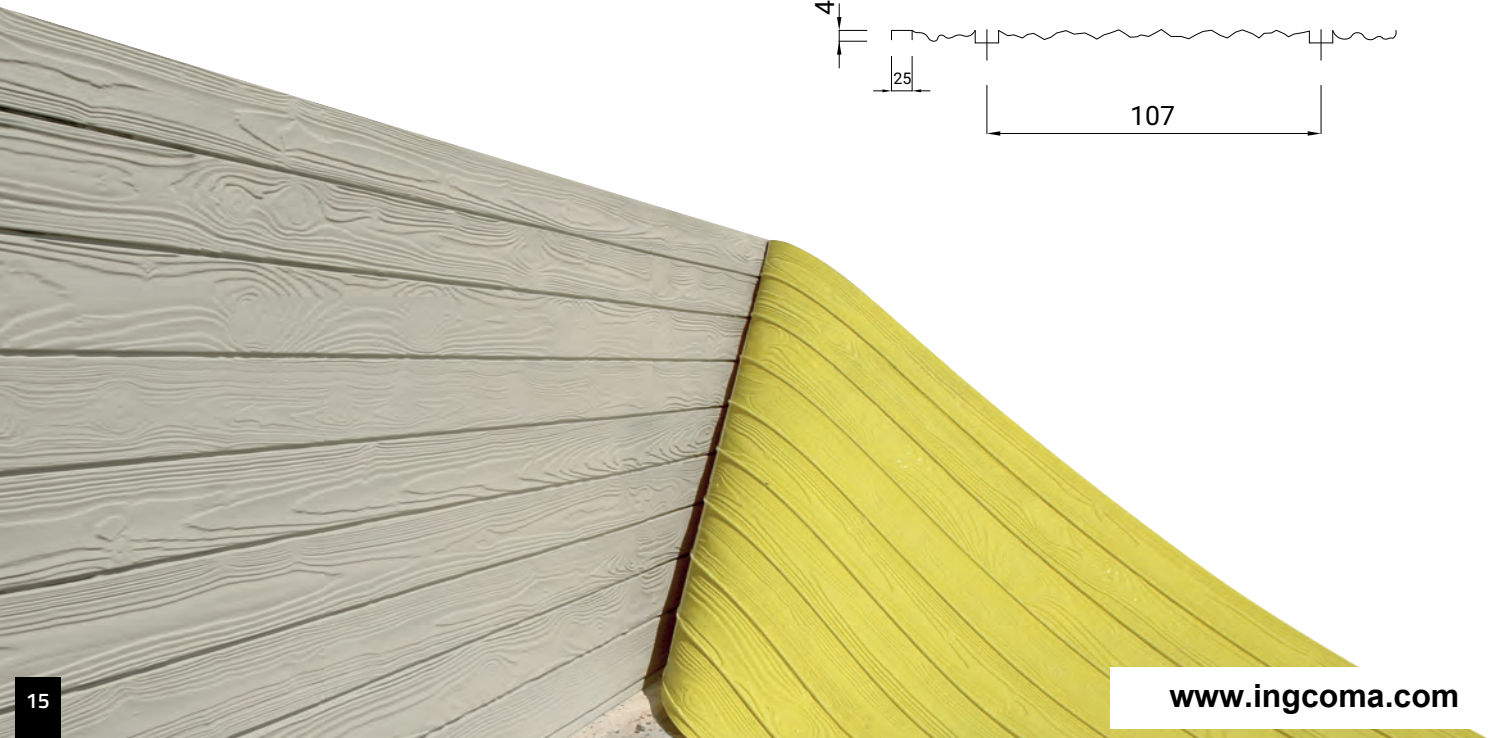

WOOD COLLECTION

w08

Ref. LHVW08