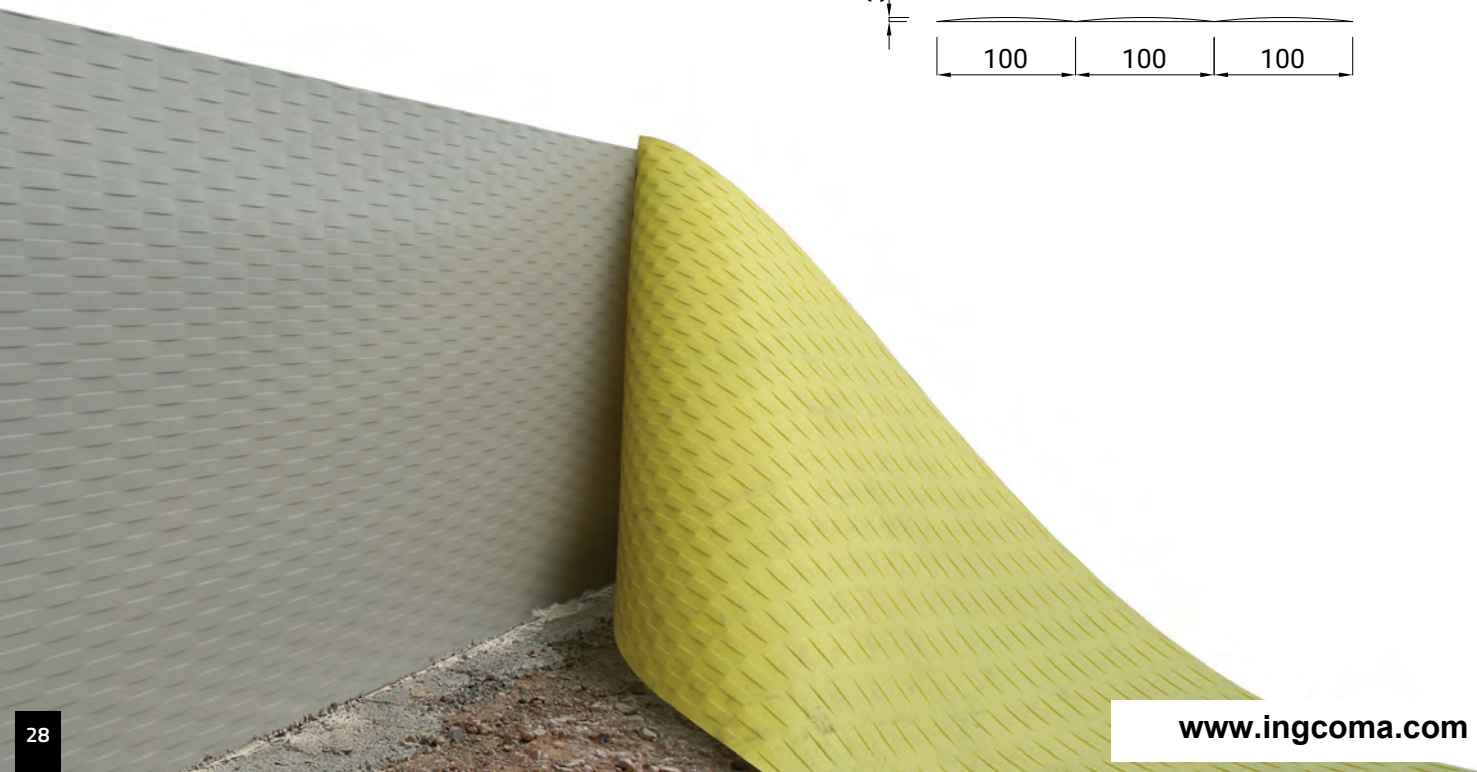

F29

Ref. LHV29