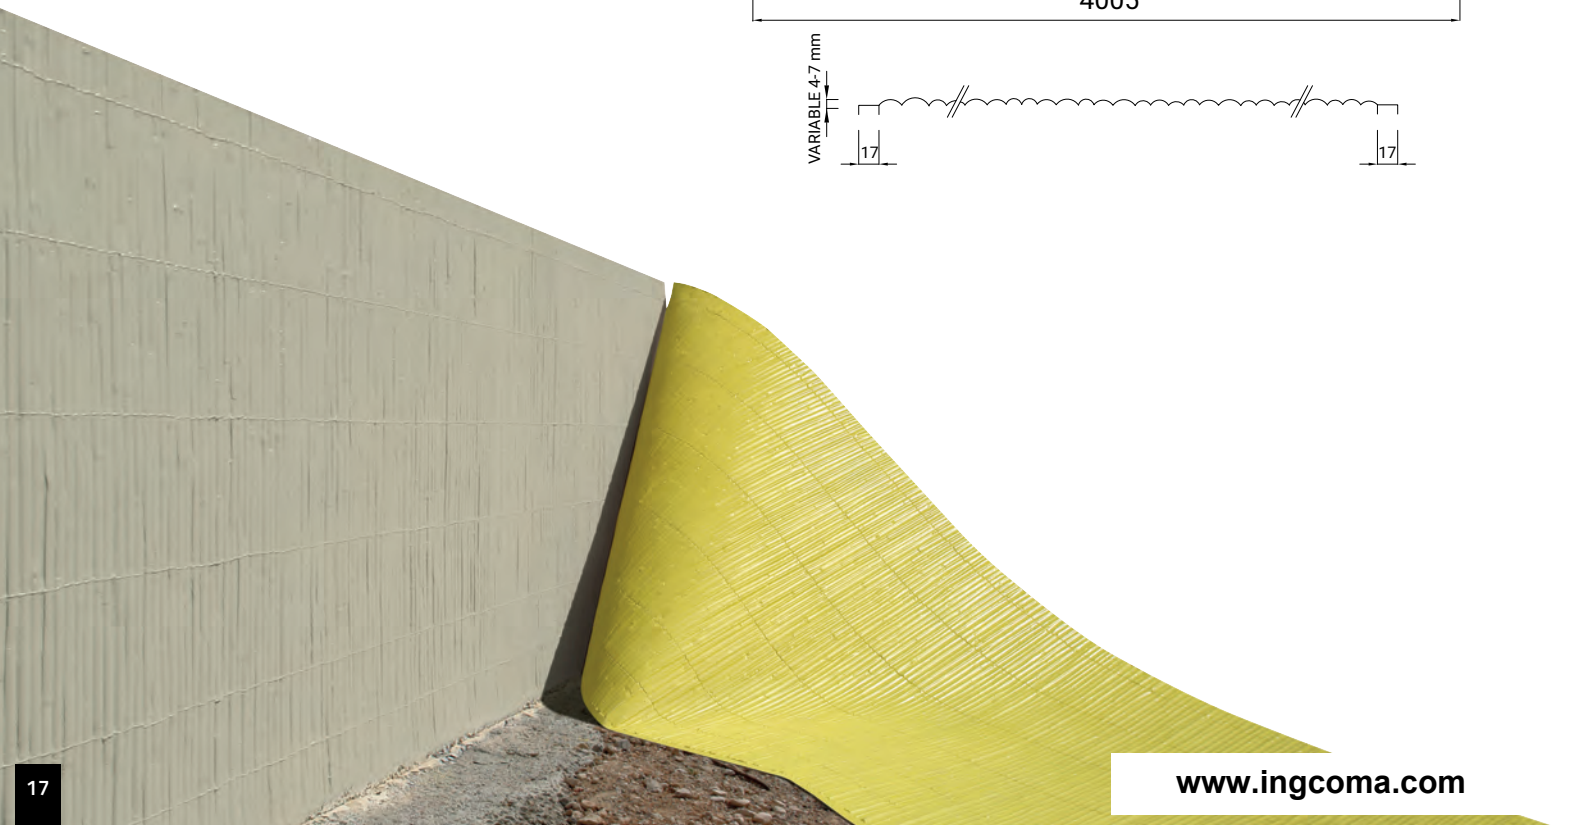

WOOD COLLECTION

W11

Ref. LHVW11