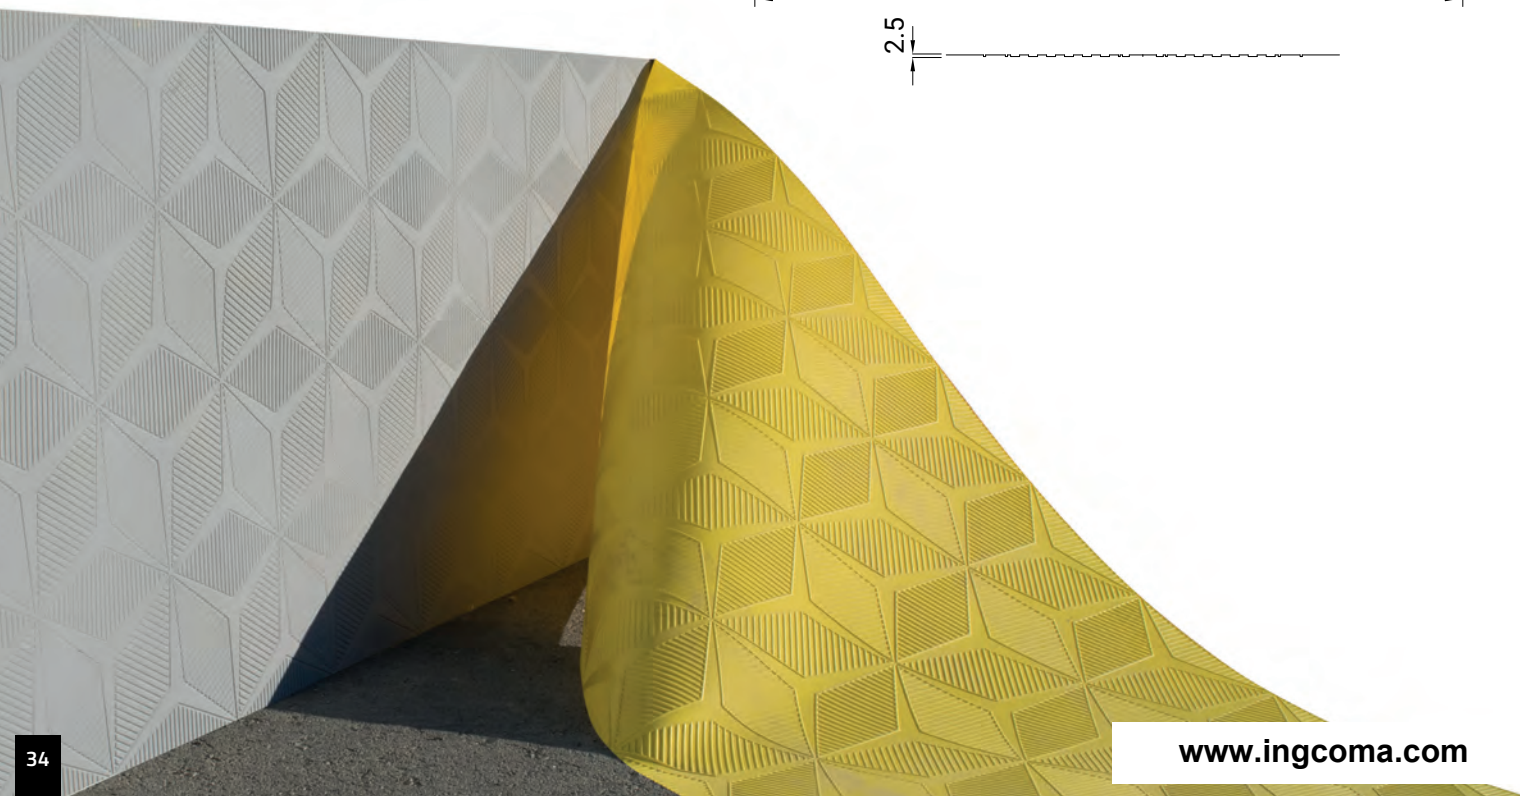

FORM COLLECTION

F66

Ref. LHV66