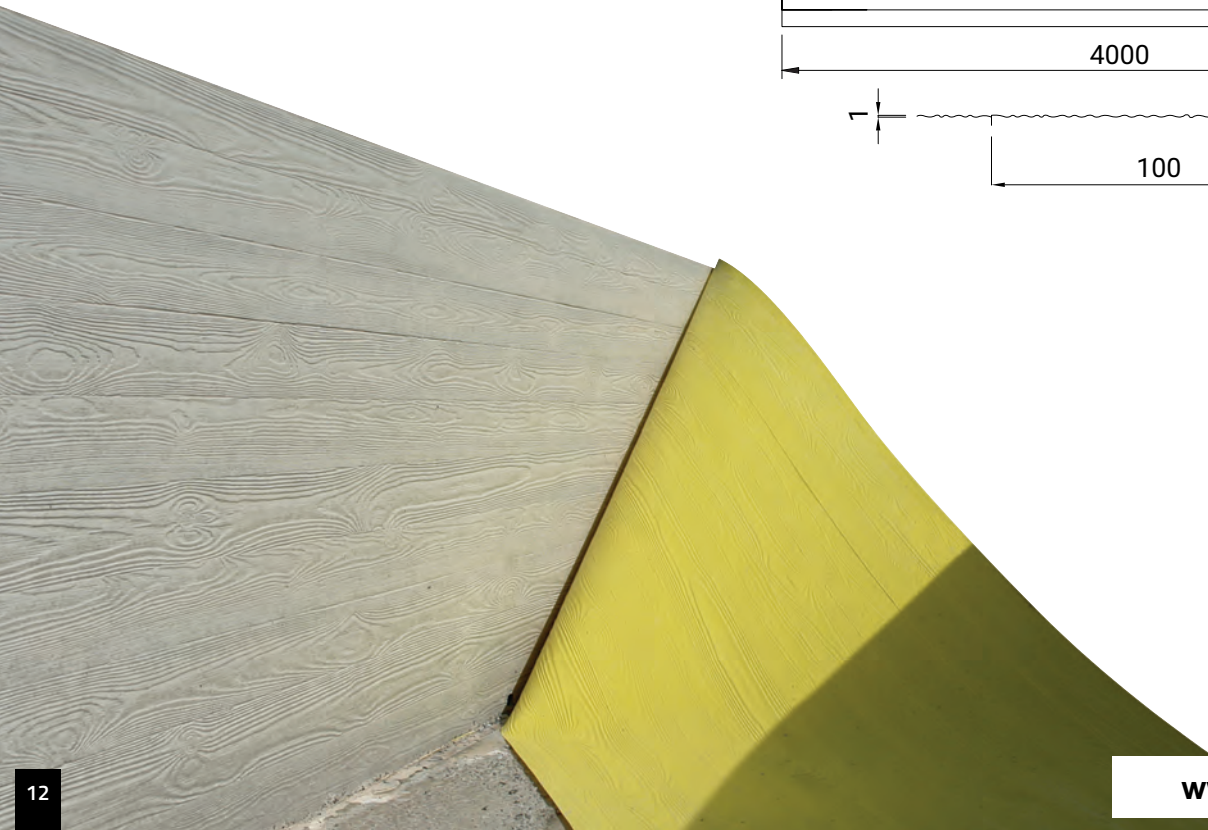

WOOD COLLECTION

w05

Ref. LHVW05