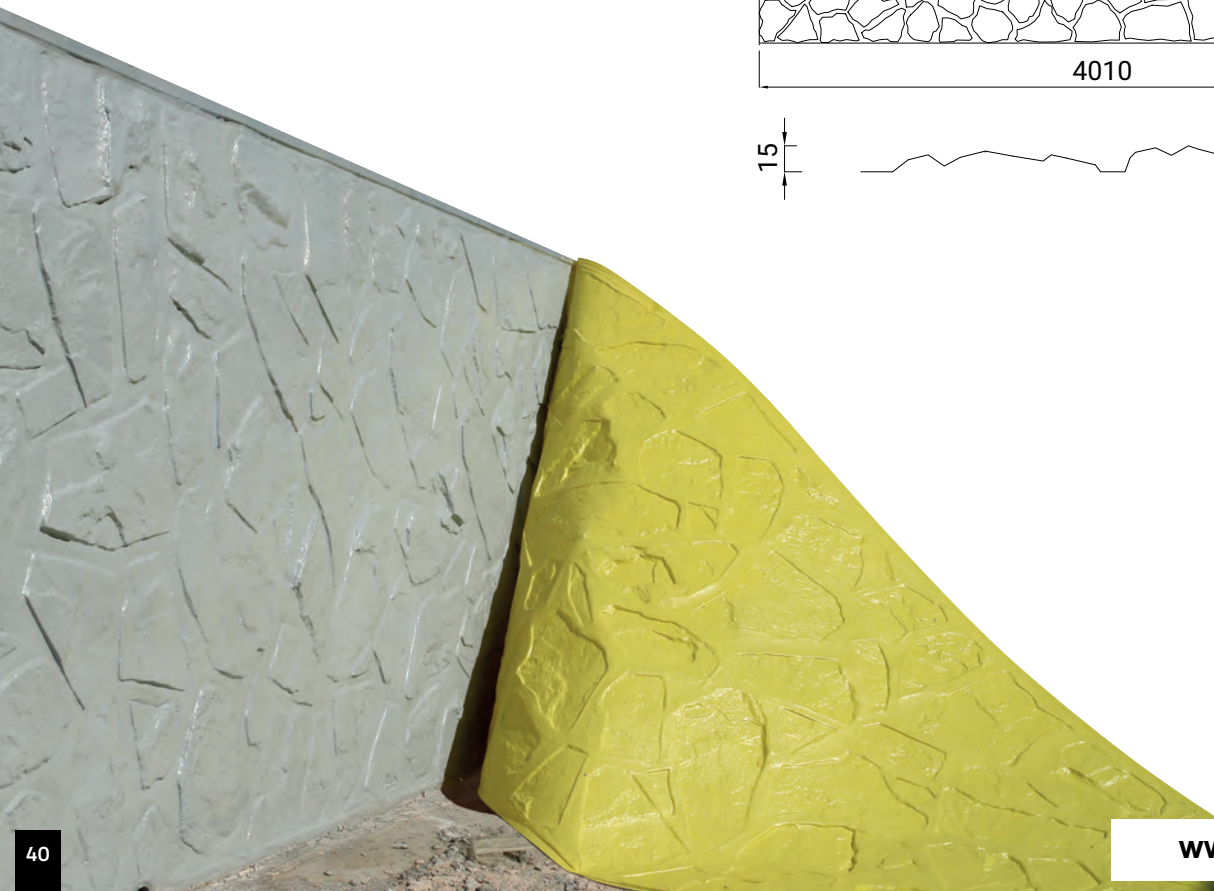

STONE COLLECTION

s55

Ref. LHVS55