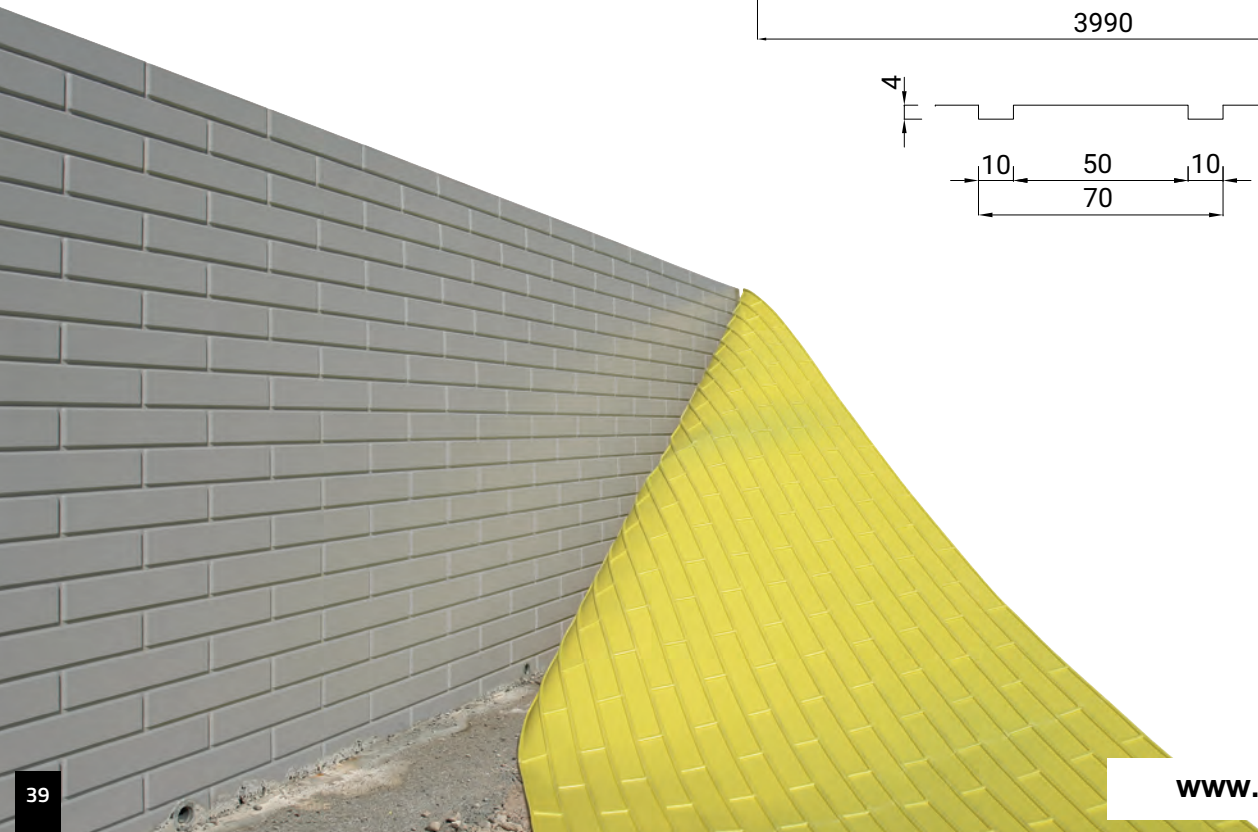

STONE COLLECTION

s54

Ref. LHVS54