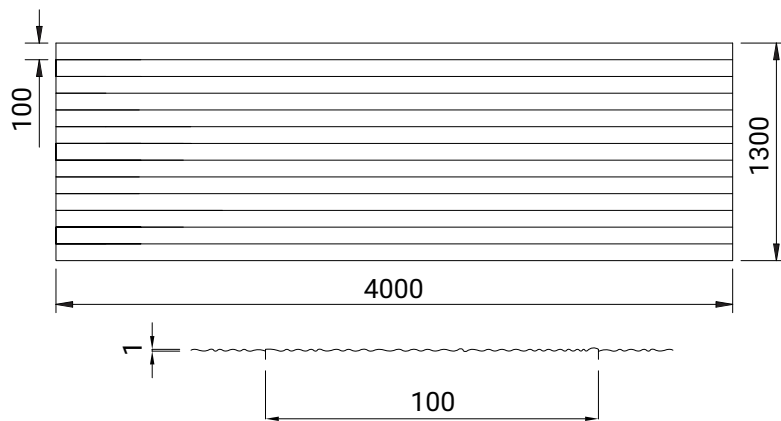

WOOD COLLECTION

w05

Ref. LHVW05