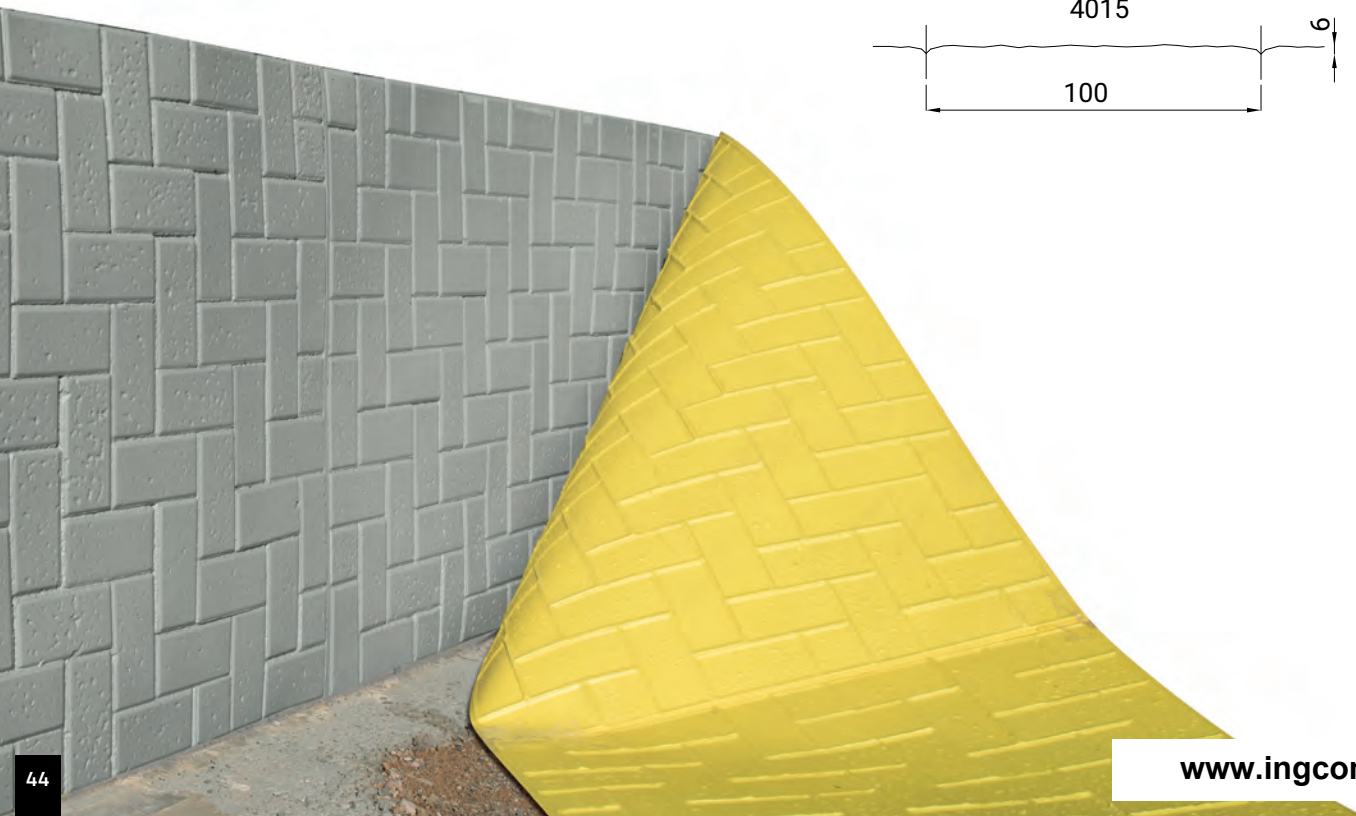

STONE COLLECTION

s76

Ref. LHVS76