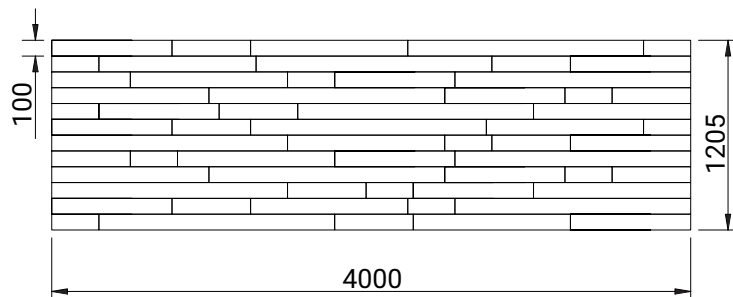

WOOD COLLECTION

w02

Ref. LHVW02