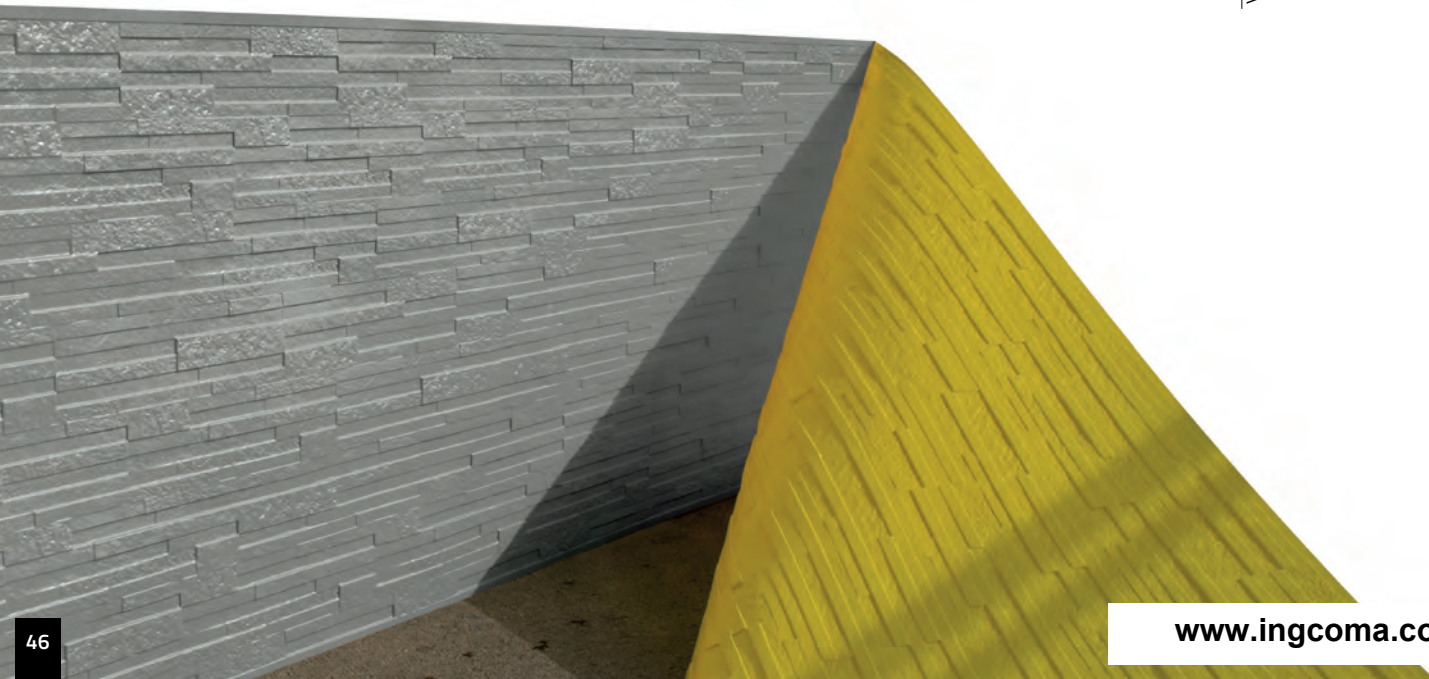

STONE COLLECTION

s81

Ref. LHVS81