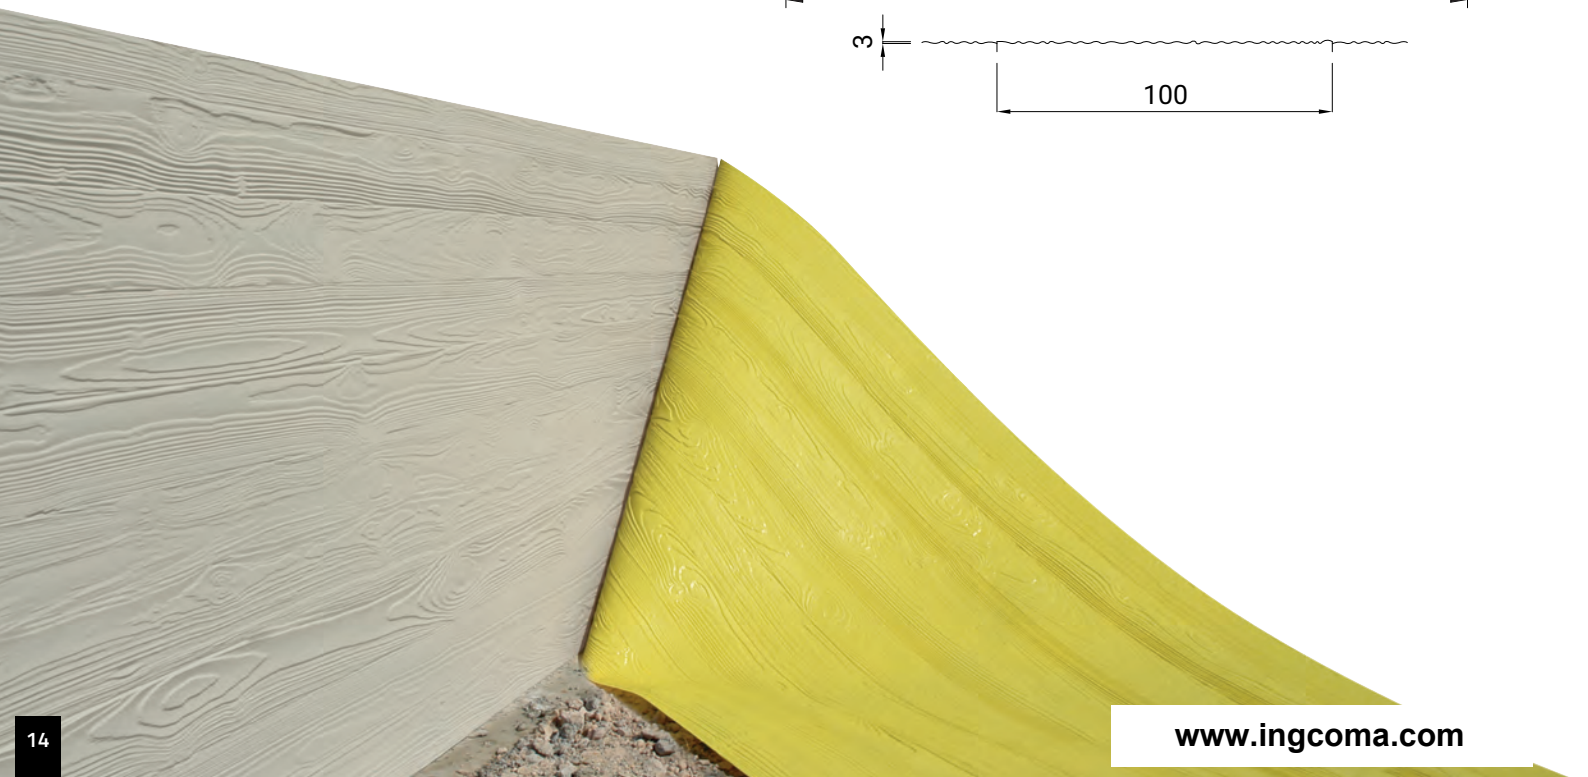

WOOD COLLECTION

w07

Ref. LHVW07