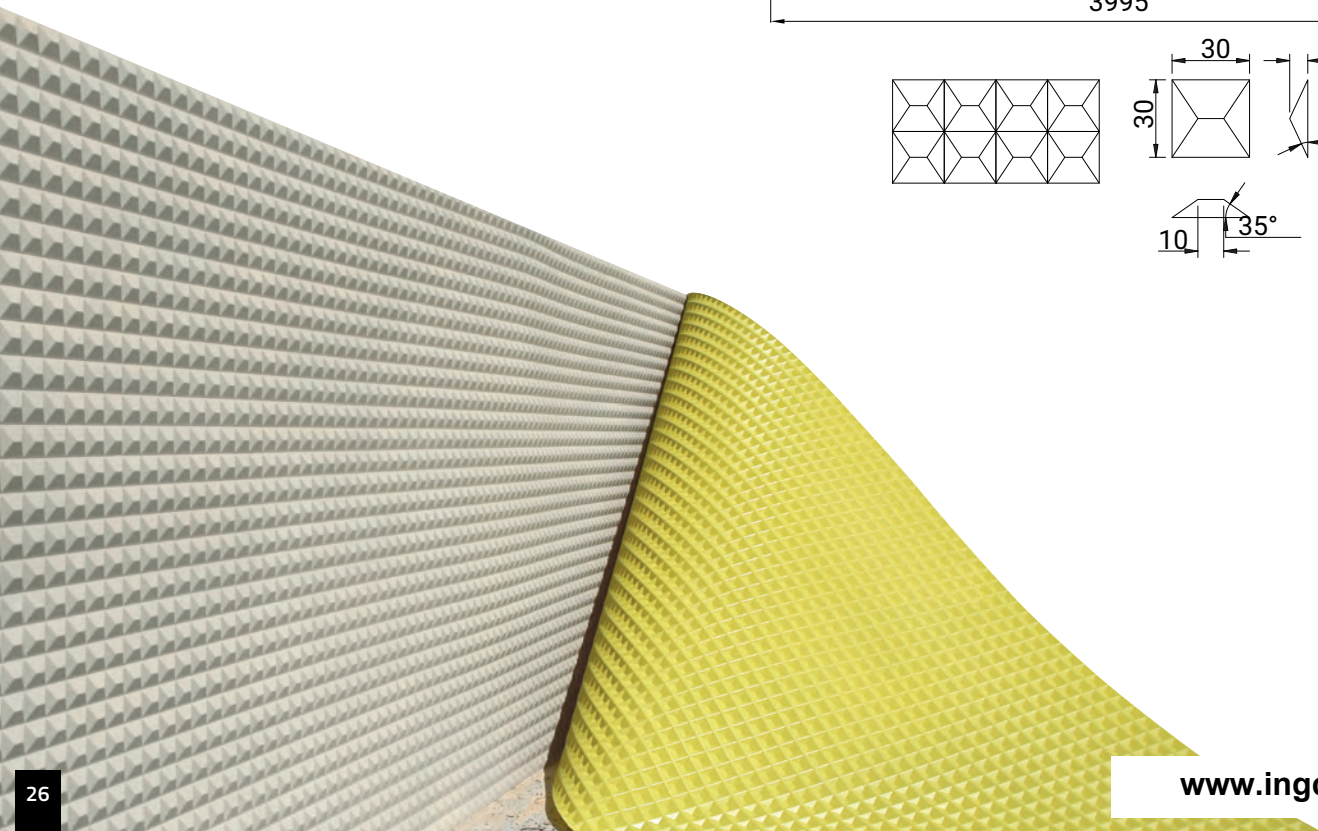

F23

Ref. LHV23