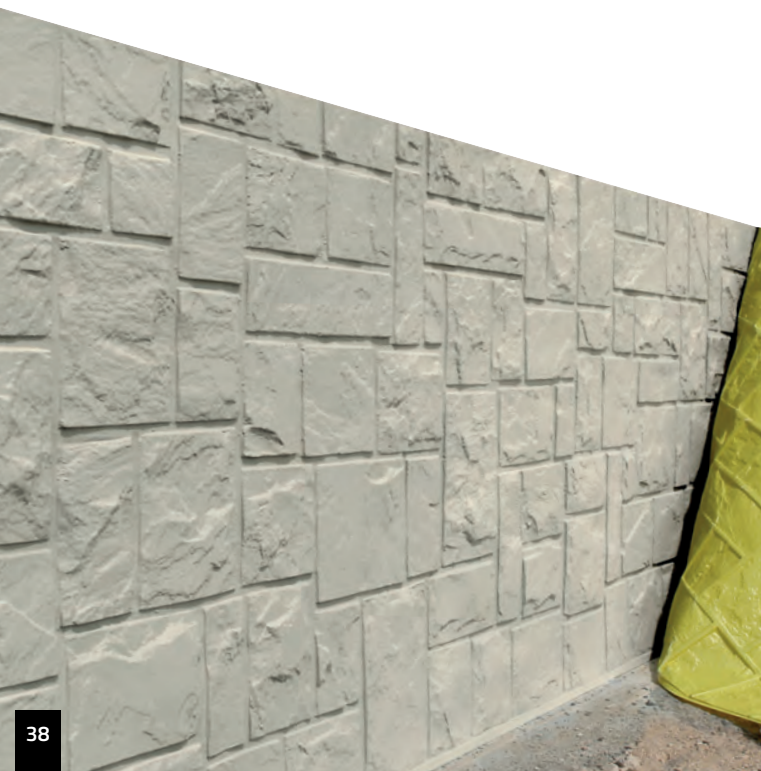

STONE COLLECTION

s53

Ref. LHVS53