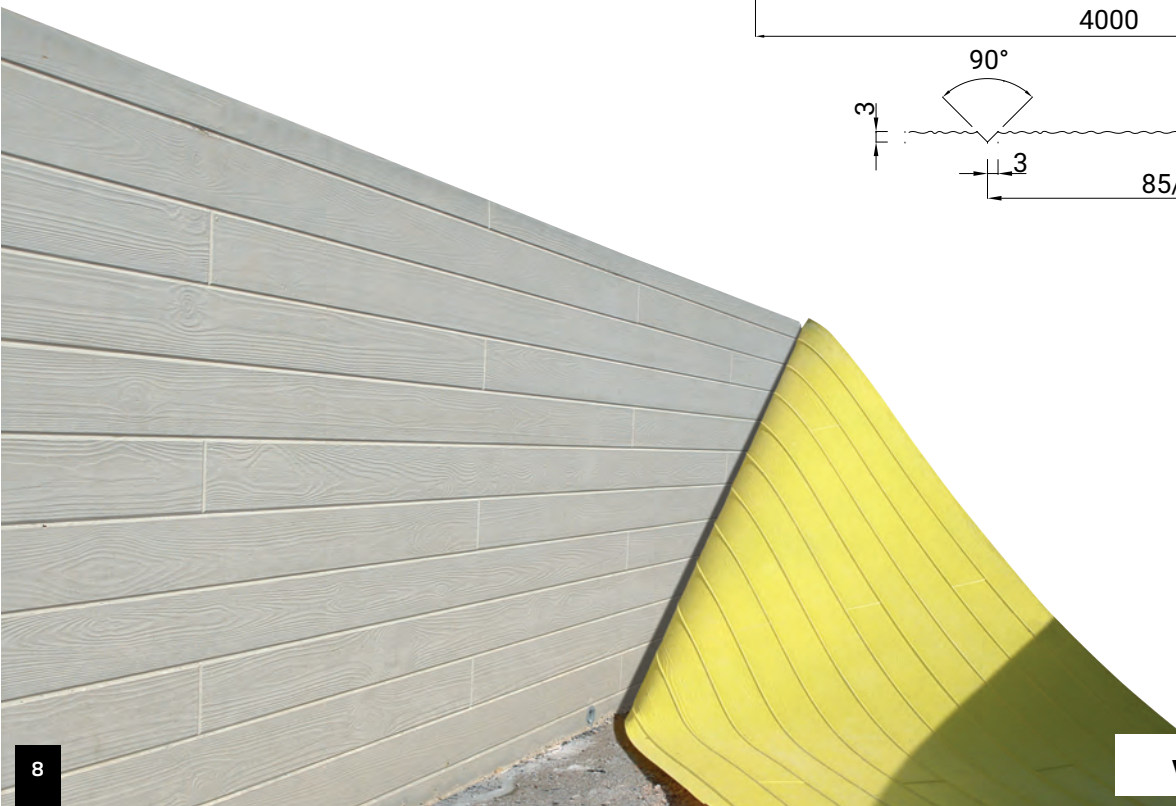

WOOD COLLECTION

w01

Ref. LHVW01