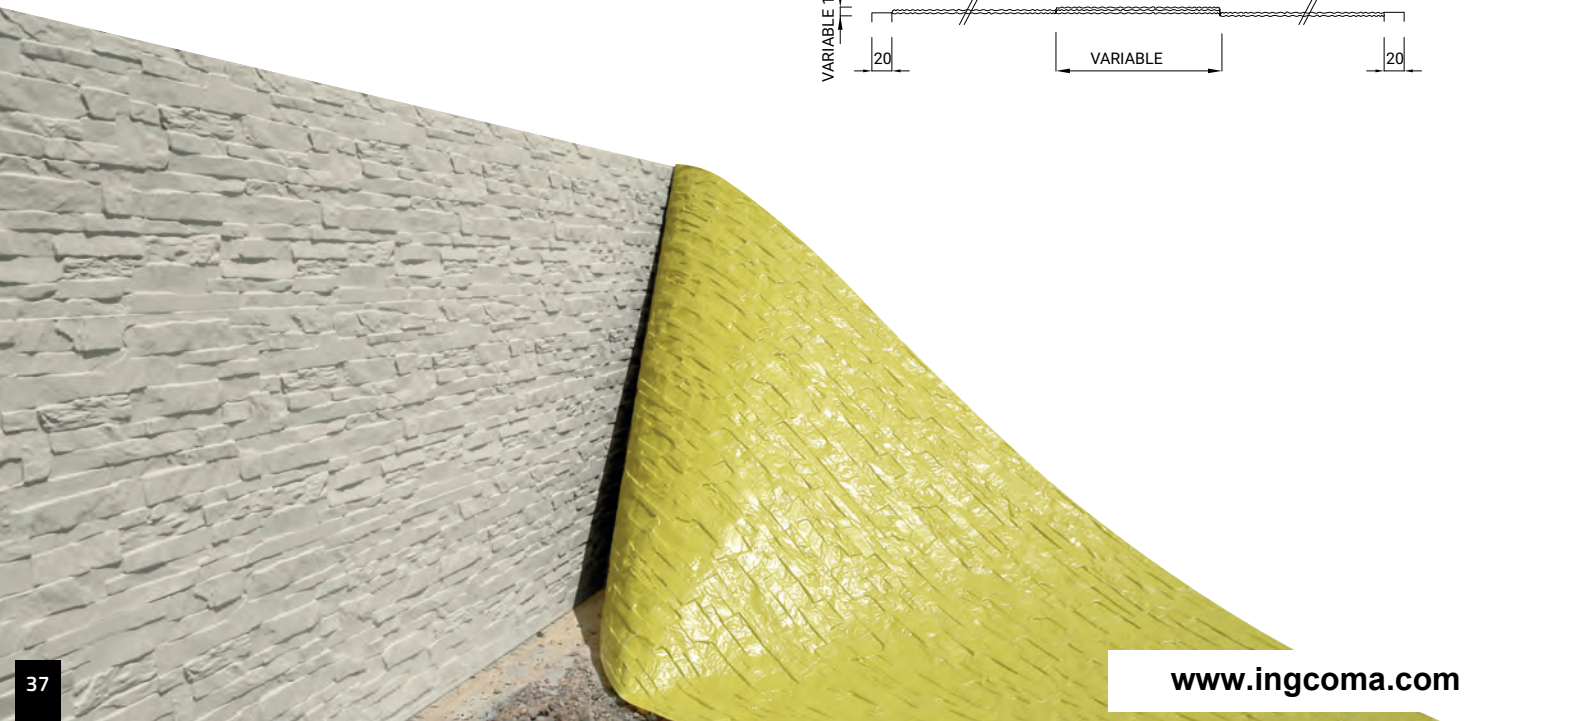

STONE COLLECTION

s51

Ref. LHVS51