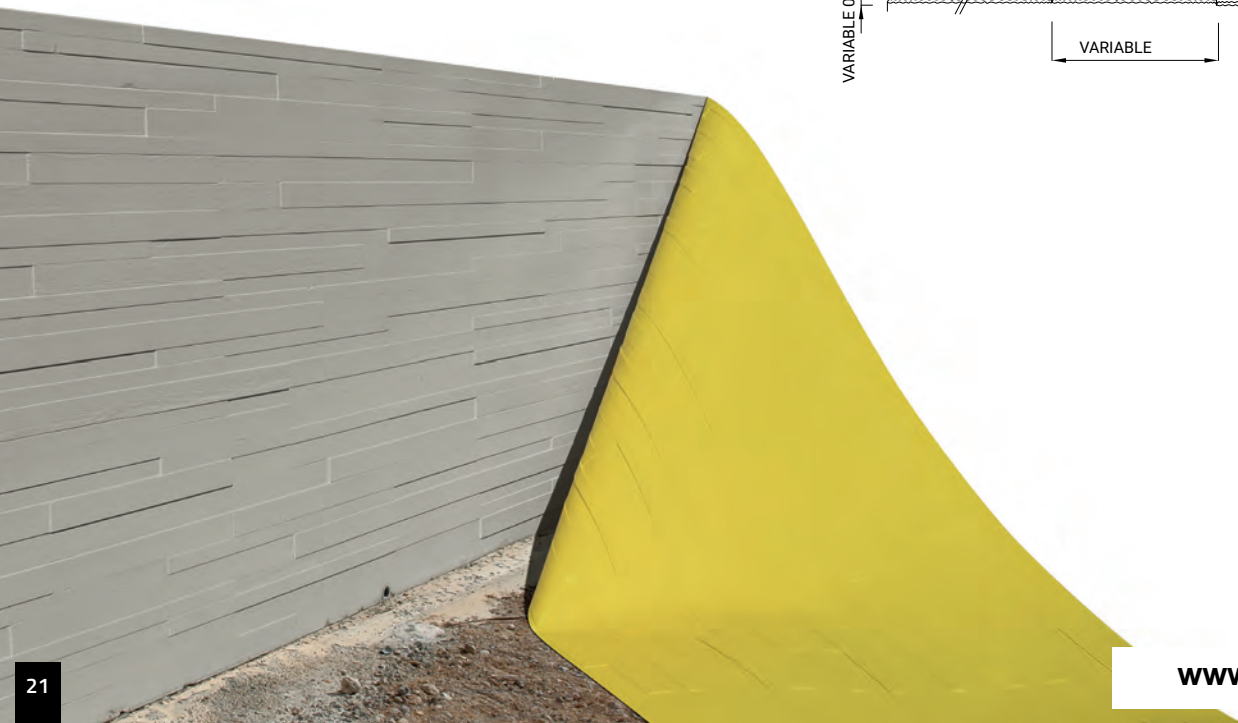

WOOD COLLECTION

w74

Ref. LHVW74