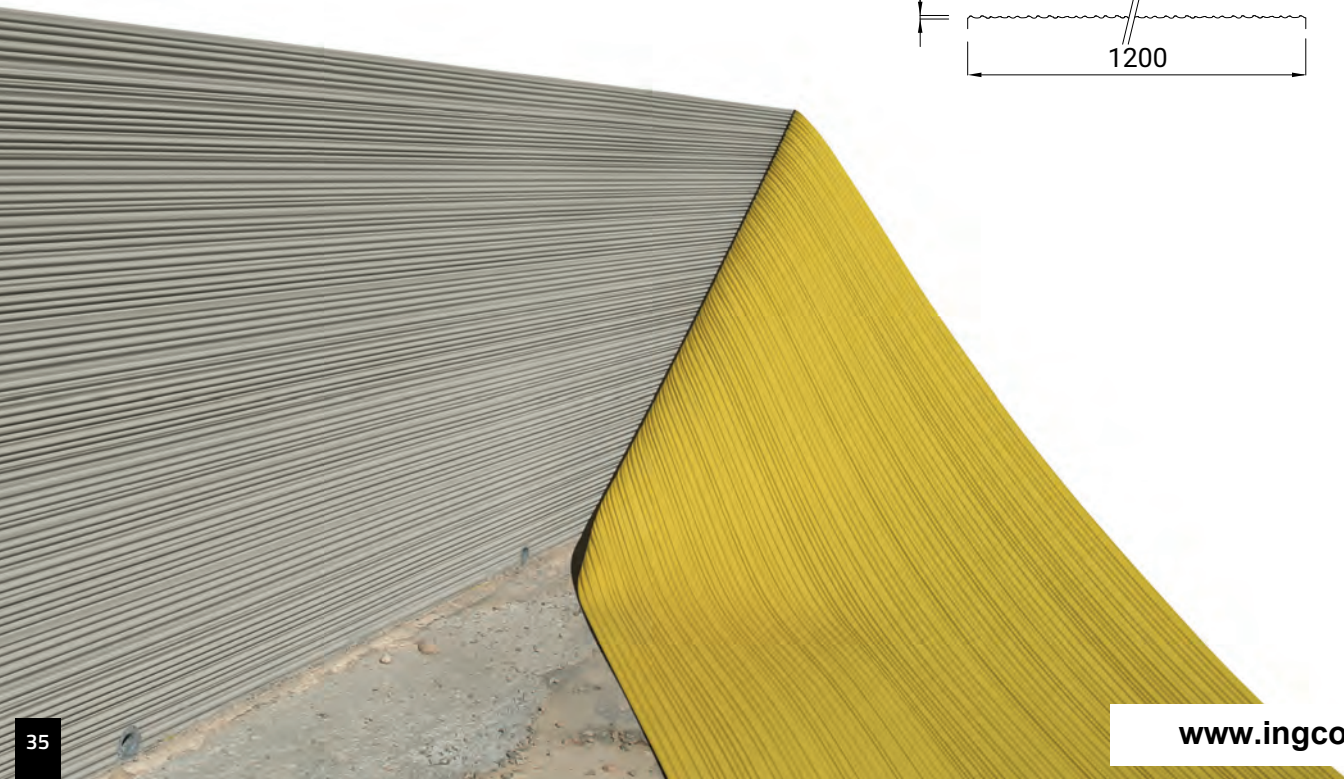

FORM COLLECTION

F75

Ref. LHV75