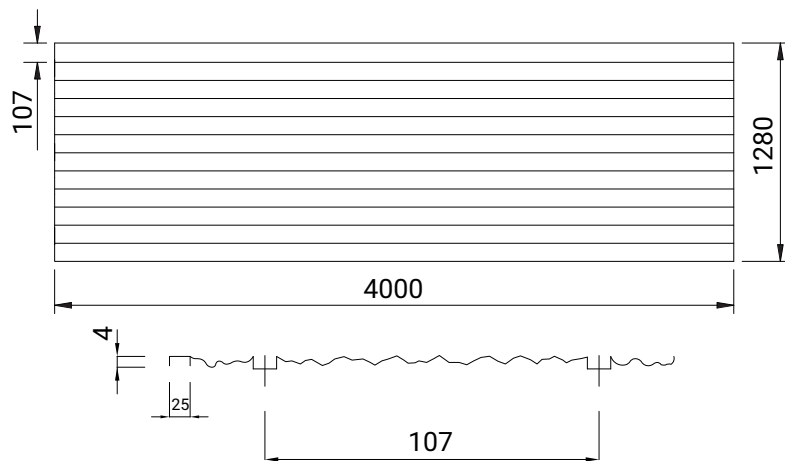

WOOD COLLECTION

w08

Ref. LHVW08