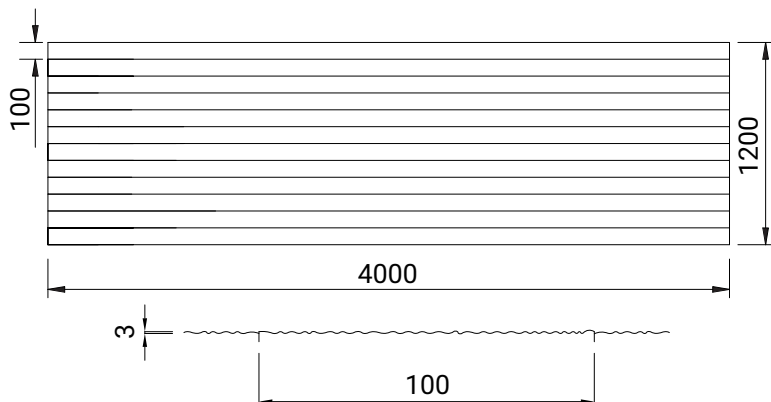

WOOD COLLECTION

w07

Ref. LHVW07